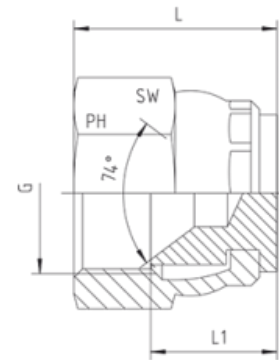

Rubrik 6.21

Swivel Cap

Swivel Cap JIC - Female - Swivel

Pressure	Tube O.D.		Thread	Approx. Dimensions			Order-Code	Gross-Price (€)
	mm	in.		G	L	L1		
350	6	1/4"	7/16"-20 UNF	20,0	12	17	5250011-04	7,87
350	8	5/16"	1/2"-20 UNF	22,0	12	17	5250011-05	7,87
350	10	3/8"	9/16"-18 UNF	23,0	13	19	5250011-06	9,00
350	12	1/2"	3/4"-16 UNF	25,5	14	24	5250011-08	9,20
350	14, 15, 16	5/8"	7/8"-14 UNF	30,0	18	27	5250011-10	11,10
350	18, 20	3/4"	1 1/16"-12 UN	33,0	18	32	5250011-12	18,10
280	25	1"	1 5/16"-12 UN	36,0	21	41	5250011-16	33,75
210	28, 30, 32	1 1/4"	1 5/8"-12 UN	39,5	22	50	5250011-20	43,75
210	35, 38	1 1/2"	1 7/8"-12 UN	44,0	24	55	5250011-24	54,80
	50	2"	2 1/2"-12 UN	56,0	32	70	5250011-32	117,00